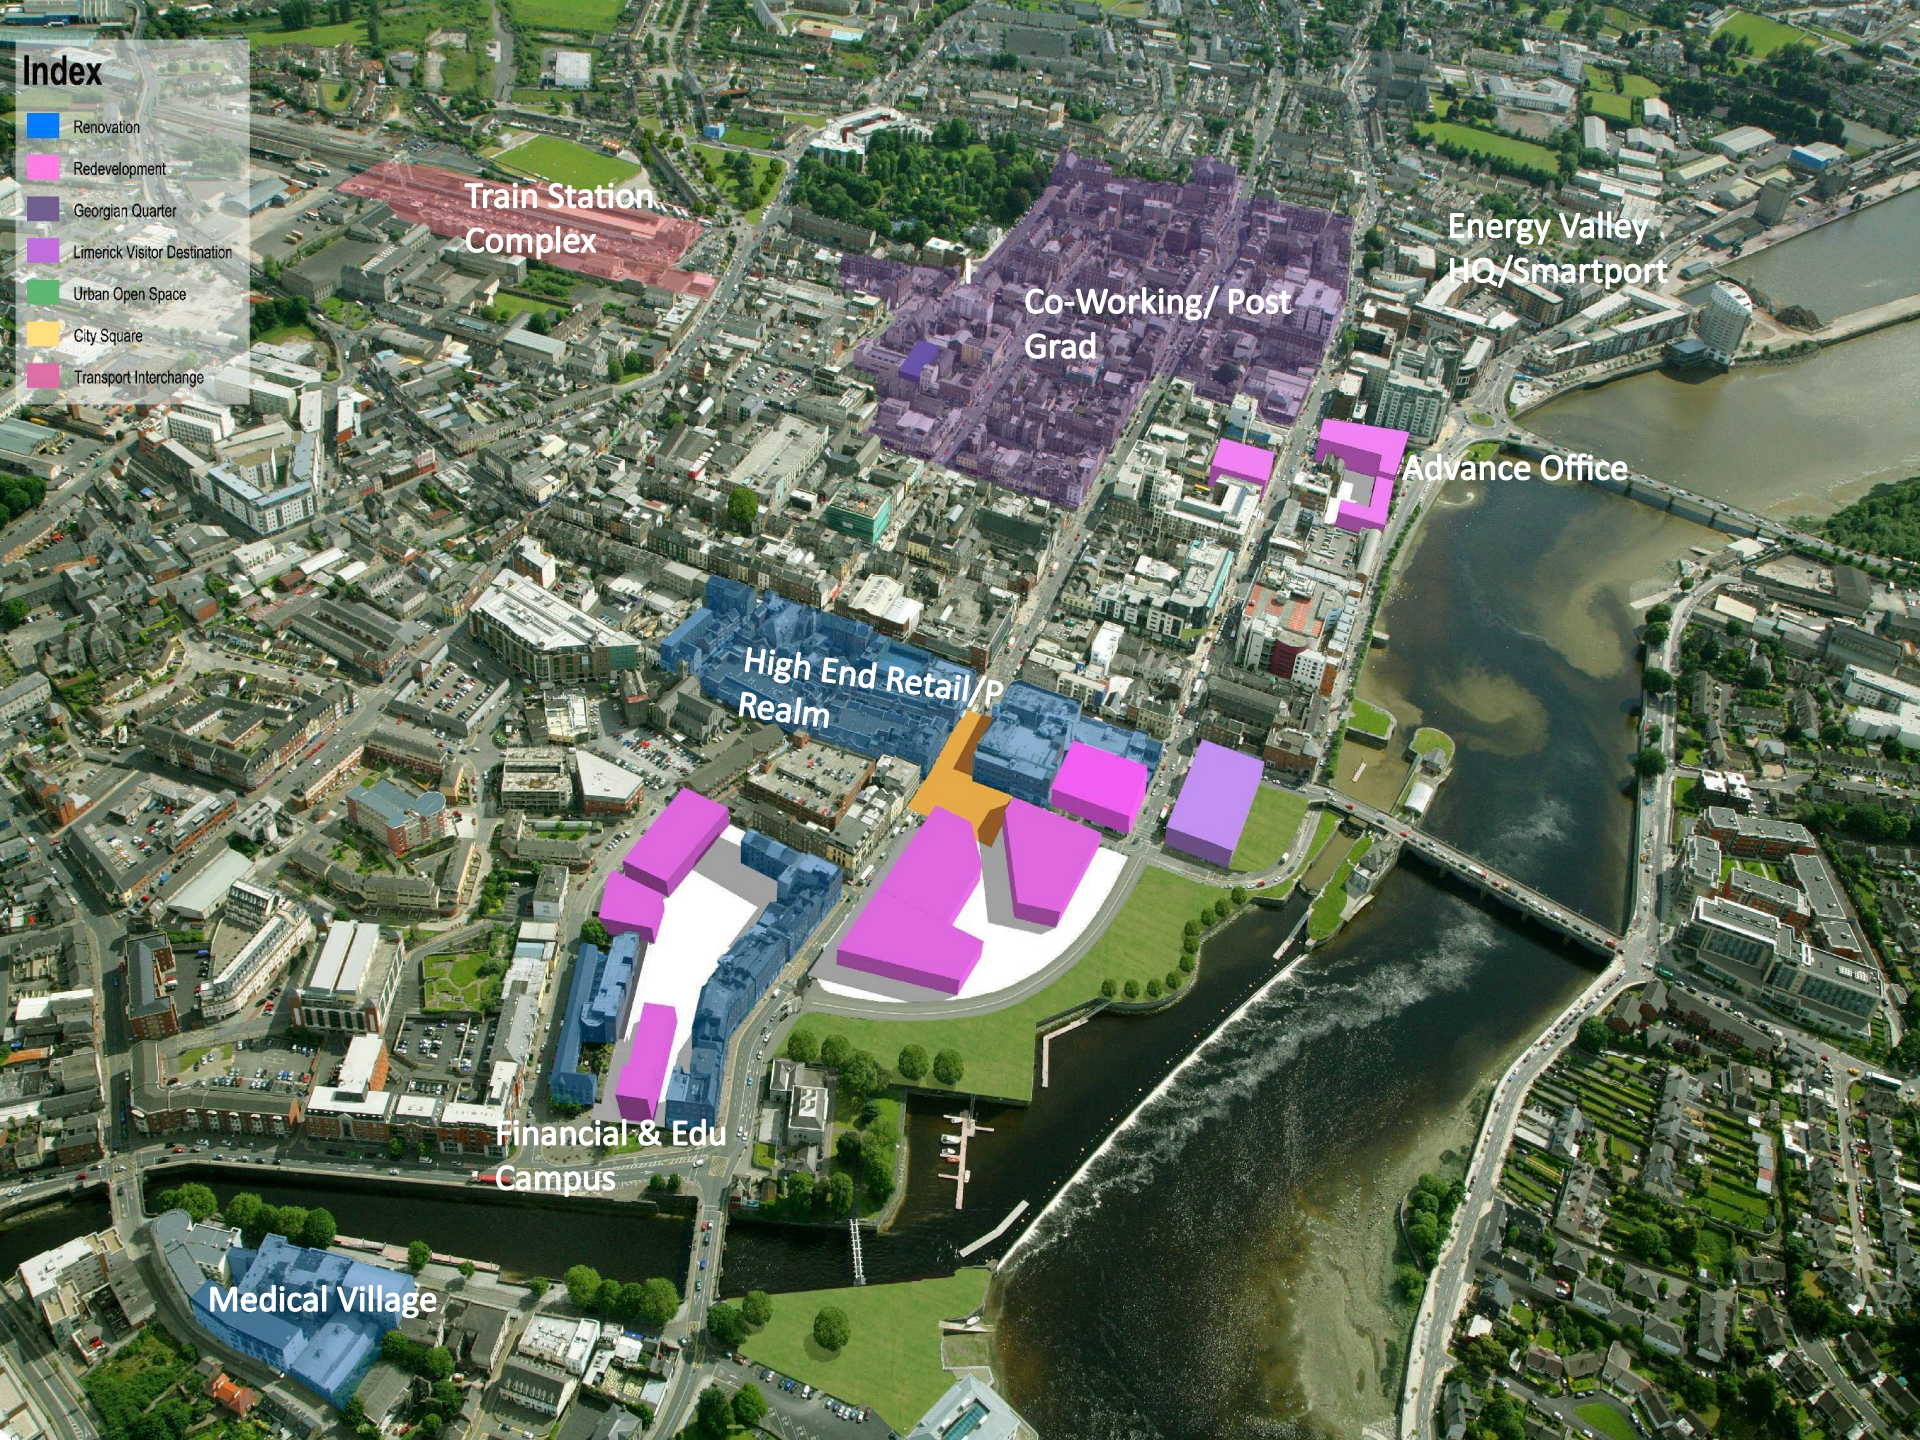

Index

- Renovation
- Redevelopment
- Georgian Quarter
- Limerick Visitor Destination
- Urban Open Space
- City Square
- Transport Interchange

Train Station Complex

Co-Working/ Post Grad

Energy Valley HQ/Smartport

Advance Office

High End Retail/P Realm

Financial & Edu Campus

Medical Village