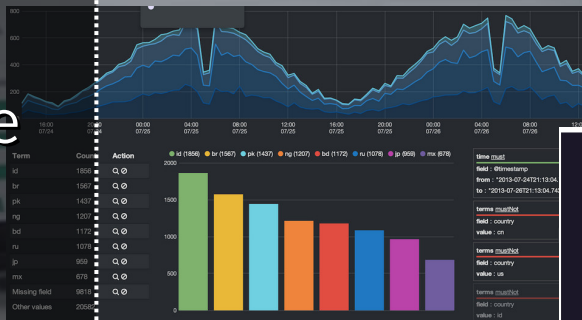

Data Insight Limerick

€500,000
Research
Urban Enterprise
Architecture
(LERO-DCU)

€475,000
IBM Smarter Cities
Challenge Limerick
"Smarter Ageing"