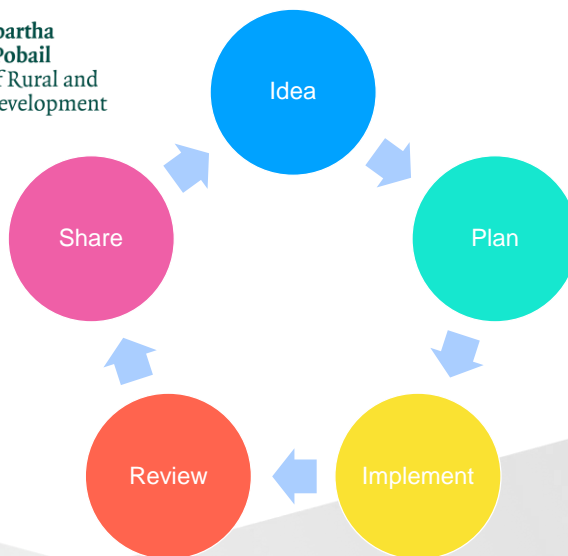

2

**An Roinn Forbartha
Tuaithe agus Pobail**
Department of Rural and
Community Development

3

**An Roinn Forbartha
Tuaithe agus Pobail**
Department of Rural and
Community Development

- **Public spaces and Enterprise:**
 - *Holes in the road – chambers, ducting*
 - *Shared infrastructure & infrastructure mapping*
 - *5G white paper*
 - *IoT test beds - traffic lights, bins, gutters and drains - smart street furniture*
 - *Precision farming*
- **Citizen focused**
 - *Thermal imaging cameras*
 - *'Sign of the Times' app, 'Wicklow Welcomes', Creative Ability Hub*
- **Connectivity**
 - *Public Wifi*
 - *Mobile phone blackspot*
 - *Digital discovery points*
 - *Rural working hub*
- **Education and Culture**
 - *History & folklore digitisation projects*
 - *VEX Robotics*
 - *Schools / broadband project*