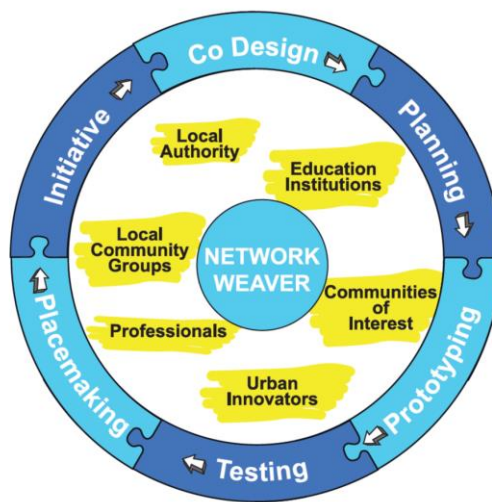

Demonstrate at European Level the
Limerick Innovation Ecosystem

+CITYXCHANGE

7

+Limerick Citizen Innovation

**Cross agency cooperative action
Centred on communities of place**

+CITYXCHANGE

8

+Limerick Citizen Innovation

Sherry Arnstein's Ladder of Citizen Participation

FIGURE 2 Eight Rungs on a Ladder of Citizen Participation

+CITYXCHANGE

9

+Limerick Citizen Innovation

Current citizen engagement processes

A typical design process

The Universal Design process

Figure 8.1: Comparison of current and Universal Design processes - adapted from (Atkin, 2010)

From "Shared Streets, Shared Spaces and Homezones from a Universal Design Approach for the Urban Environment" Trinityhaus

+CITYXCHANGE

+Limerick Citizen Innovation

+CITYXCHANGE

**Citizen
Observatory**

+Limerick Citizen Innovation

+CITYXCHANGE

13

**Citizen
Observatory**