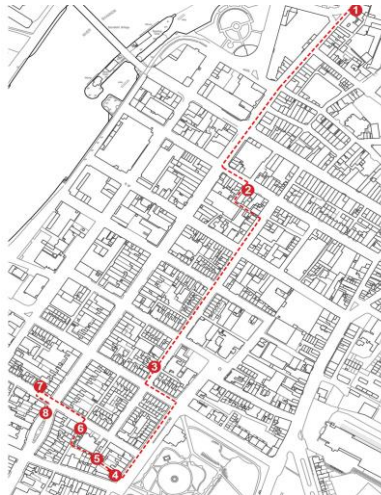

Mapping Limerick's Laneways

Citizen Sensing

Co-Creation Board Game

SBIR Launch

Narrative Tours of Georgian Limerick

Creative Play

City Engage Week Main Events

+CITYXCHANGE

16

+Limerick Citizen Innovation

Community Mapping and Auditing Workshops

+CITYXCHANGE

17

+Limerick Citizen Innovation

Narrative Tours Georgian Limerick

Open House
Limerick