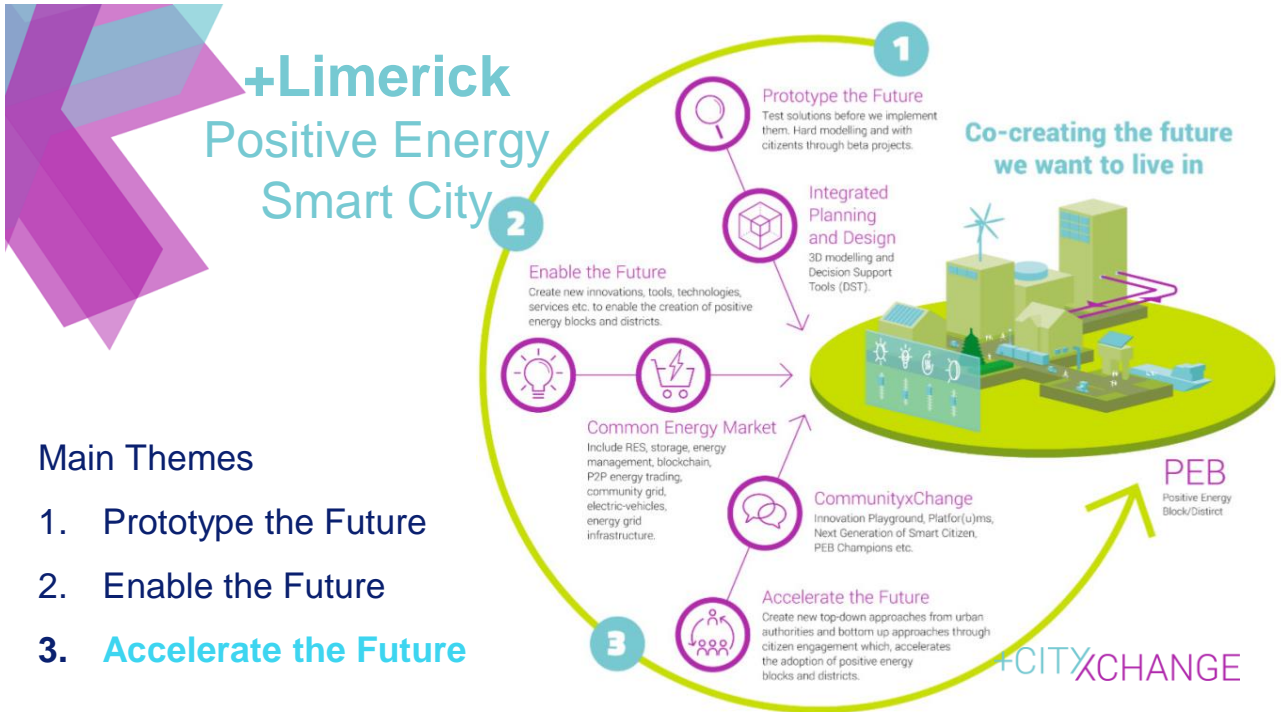

+LIMERICK
Horizon 2020 - Smart Cities and Communities

BUILDING A LOW-CARBON, CLIMATE RESILIENT
FUTURE: SECURE, CLEAN AND EFFICIENT
ENERGY

+CITYXCHANGE

Citizen Open Innovation in +Limerick

All Ireland Smart Cities Forum
22/10/2019

1

Positive Energy Smart Cities

- Lighthouse Cities
- Follower Cities

+CITYXCHANGE

2

Main Themes

1. Prototype the Future
2. Enable the Future
3. Accelerate the Future

3