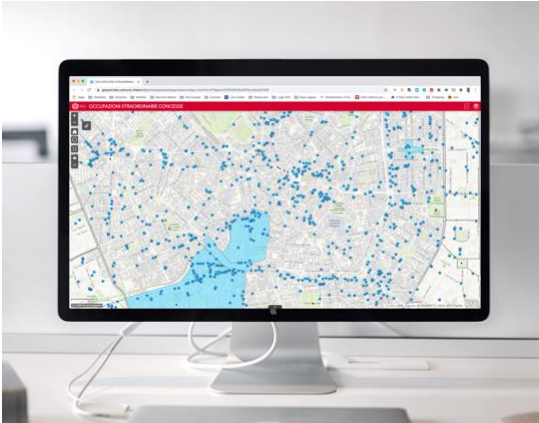

44,129 processed requests

(HUMAN)

CAPITAL

60 tons/week of food distributed

7

DIGITAL

RESPONSE

85% of certificated digitalized